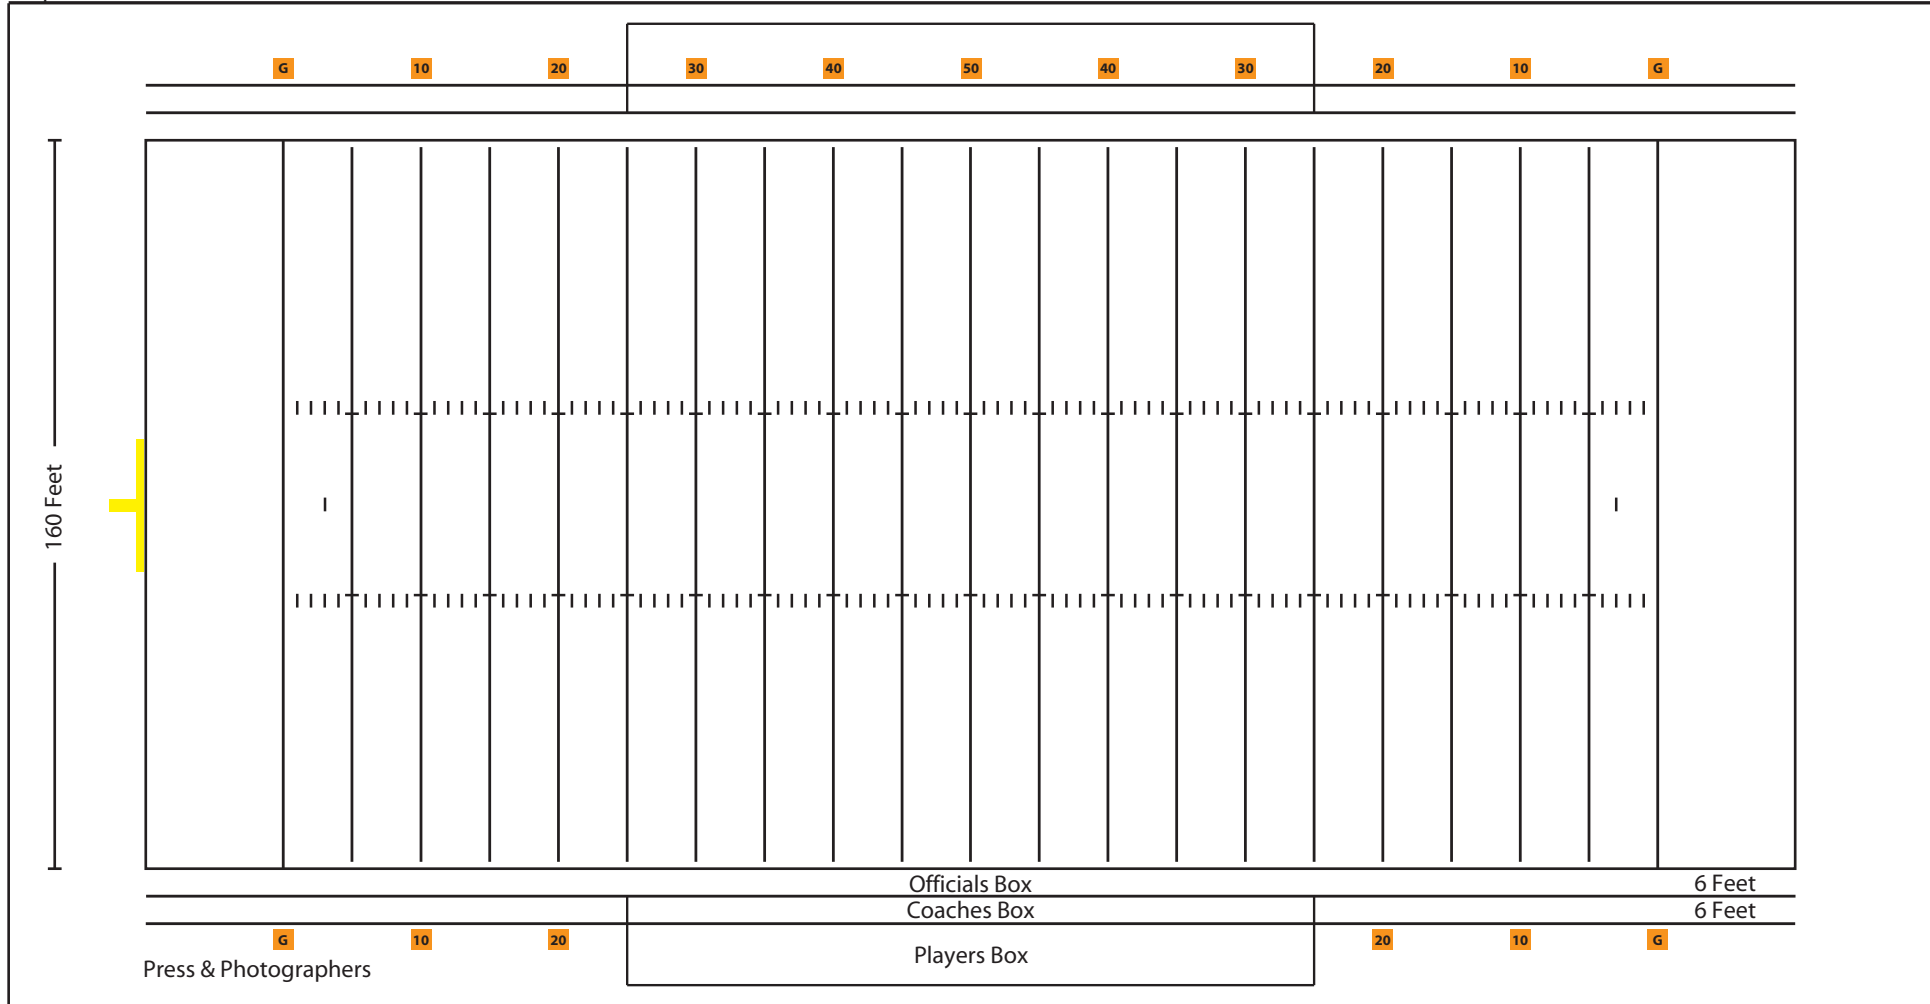

Respect Barrier 30 Feet

Second set of GAA post are out of play

# Oversized GAA Fields

← One Directional Football