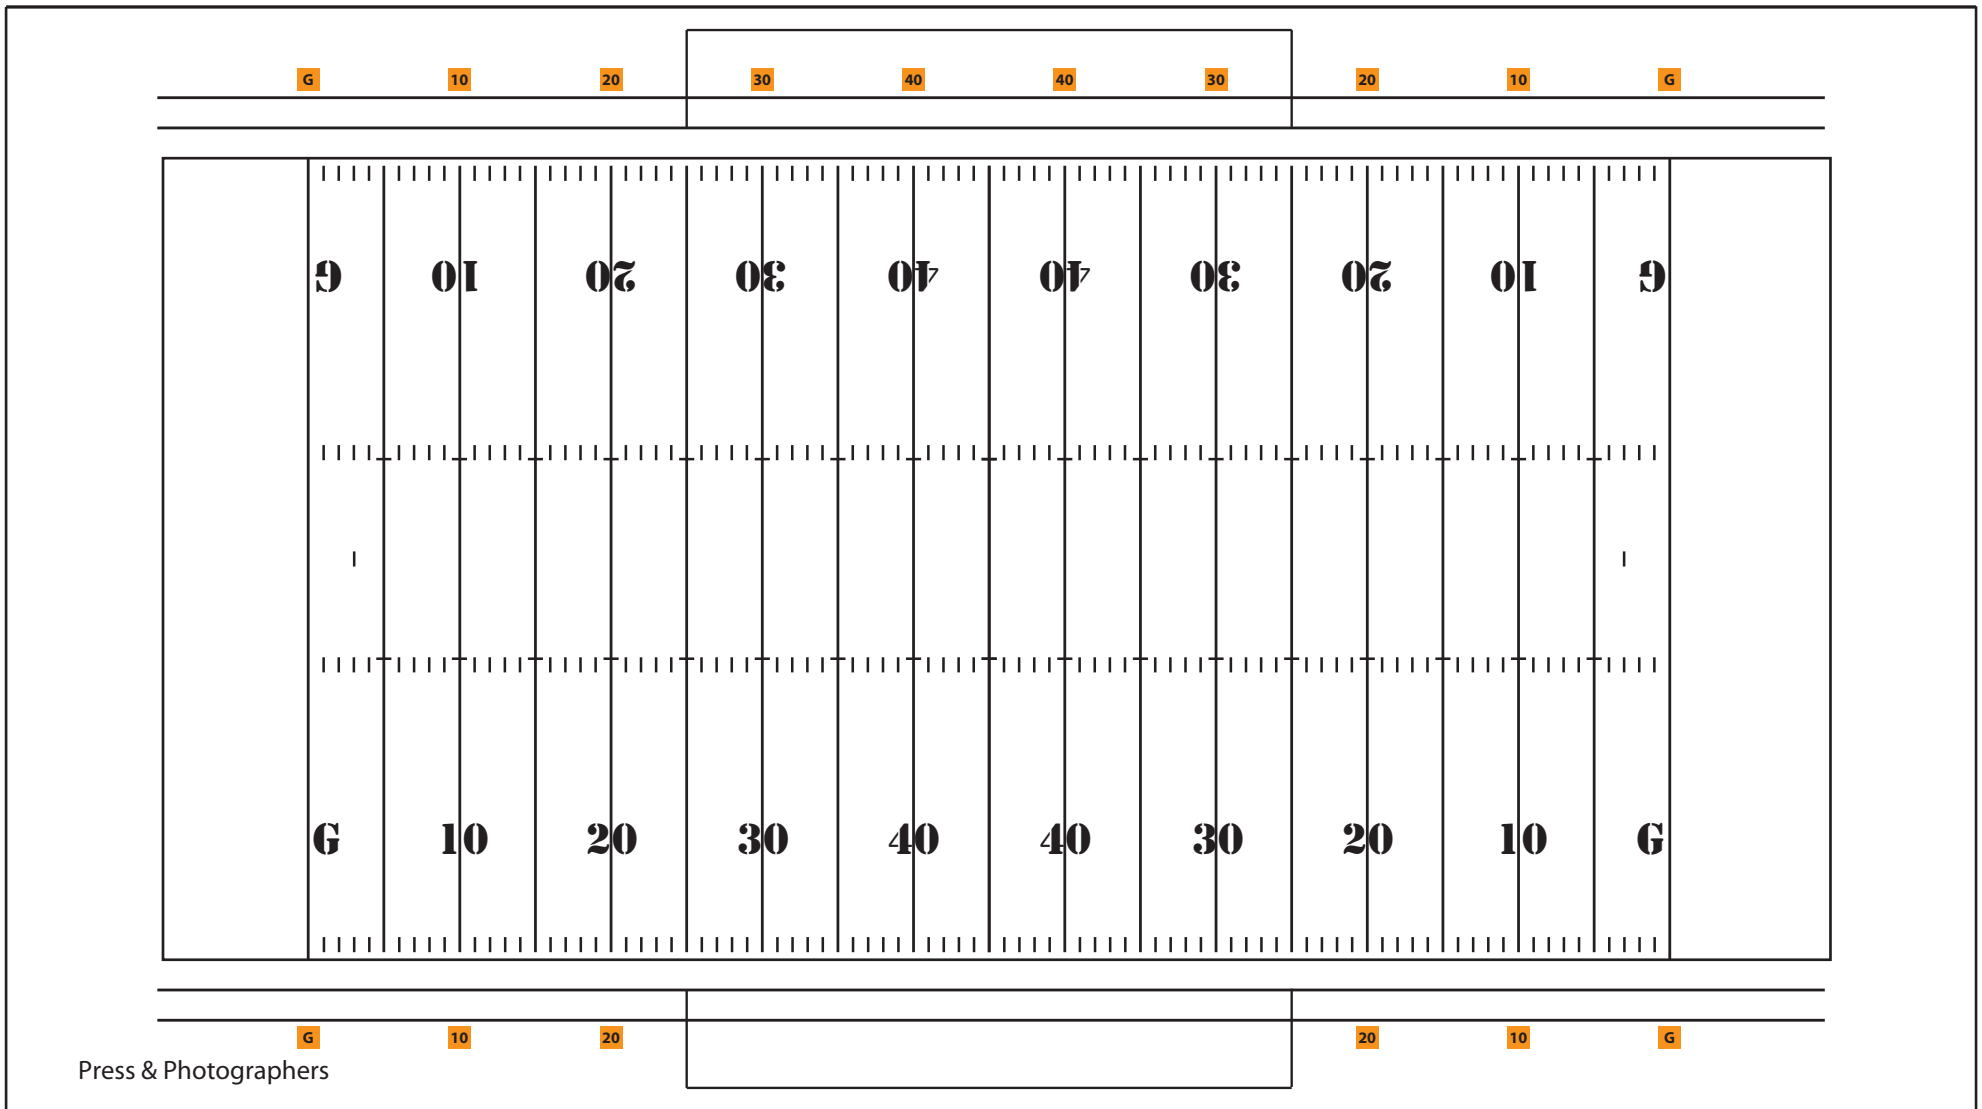

Respect Barrier 30 Feet

Official Field Markings

Respect Barrier 30 Feet

90 Yard Markings for Rugby Fields