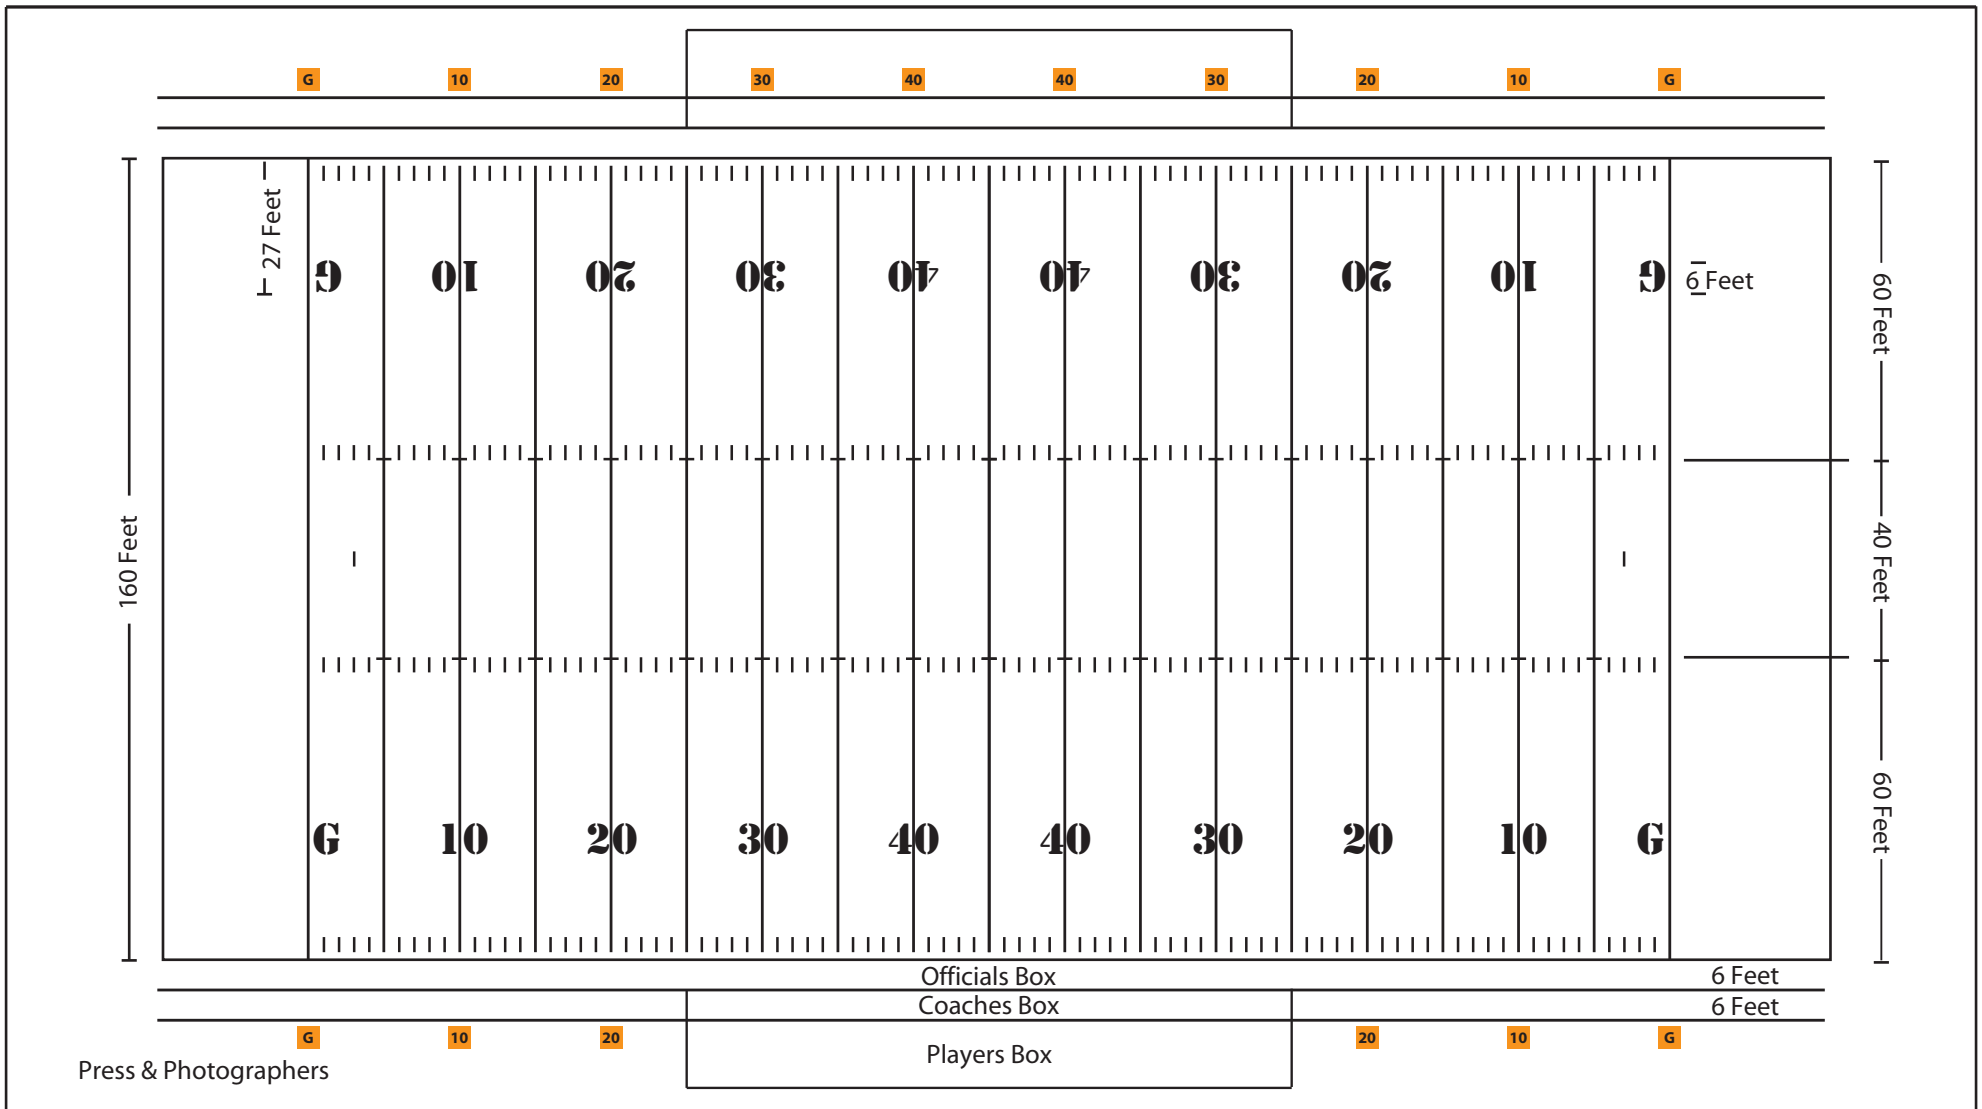

Respect Barrier 30 Feet

Official Field Markings

Respect Barrier 30 Feet

90 Yard Markings for Rugby Fields